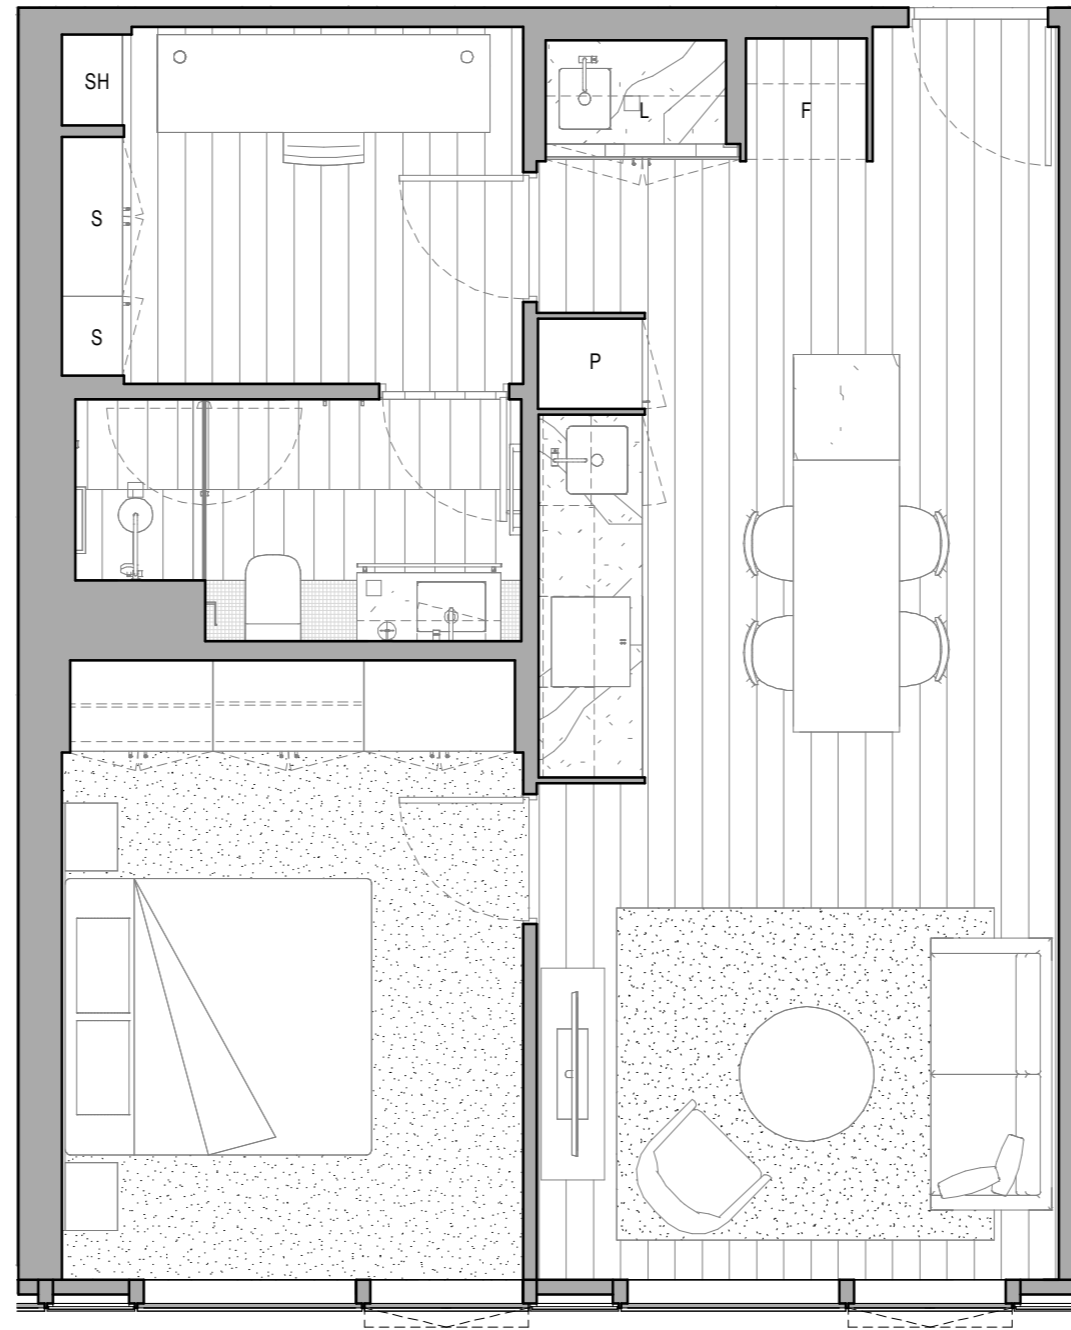

6 4 0  
 B O U  
 R K E  
 S T .  
 MELBOURNE

Type: 1A-1.1h

1 Bedroom + Study

Total Area 55.5m<sup>2</sup>

LEGEND: F Refrigerator / L Laundry / P Pantry / S Storage / SH Shelf

LITTLE BOURKE STREET

Typical Melbourne Collection